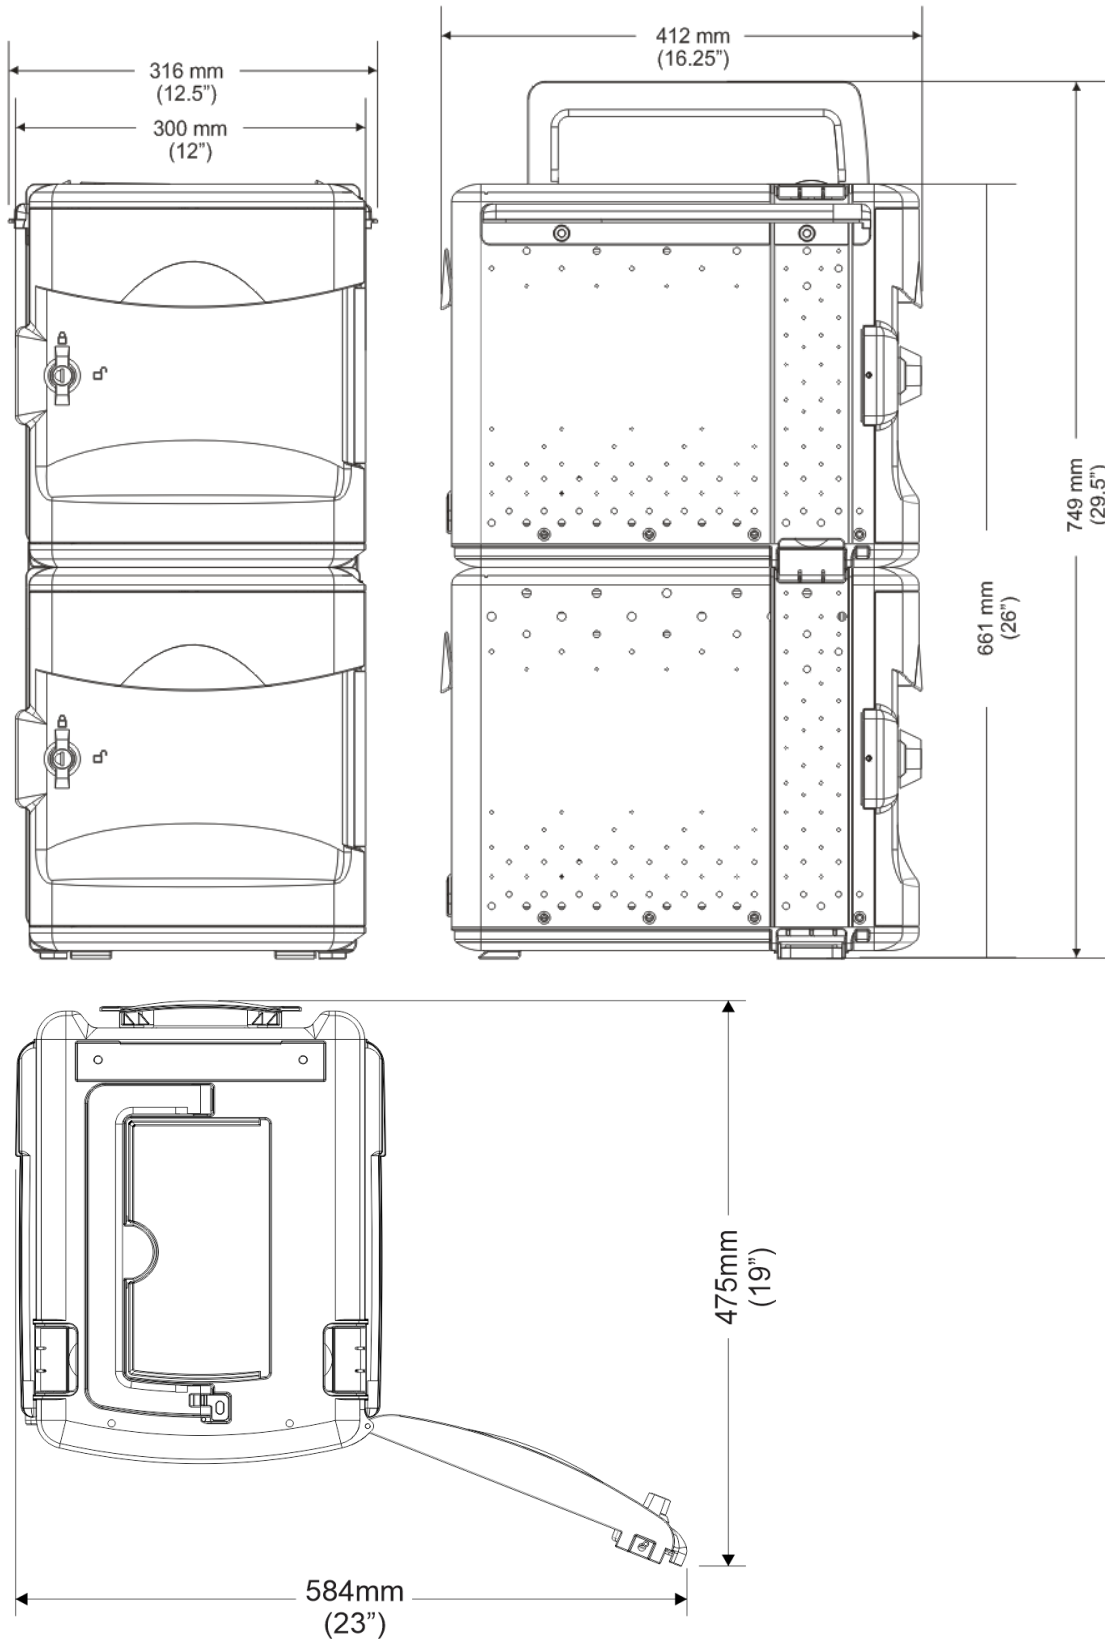

Tech Tub²

Model: FTT1100, FT1100-USB, FTT1112