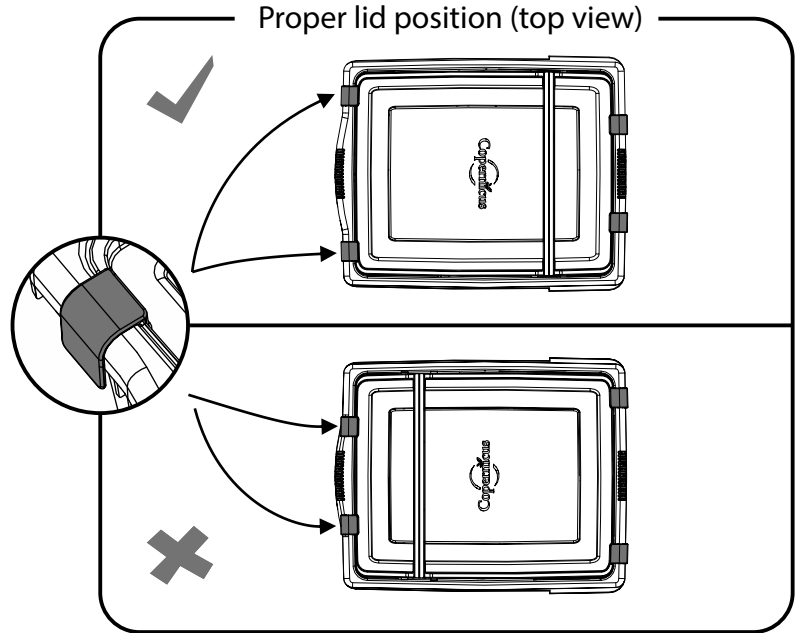

See-through Snap-on Lid

For assistance, please contact us by telephone at 1-800-267-8494 or email at info@copernicused.com. Have your packing slip ready for reference.

Designed for use with:

CC4068
Large Open Tub

CC4069
Large Divided Tub

CC4074
Stubby Tub

Please Recycle

Inserting tub with lid into plastic channels:

**Lifetime
Warranty**

Register your Product

Registering your warranty ensures we have all the information we need to make any future warranty claims quick and easy. Please visit www.copernicused.com/warranty and complete the form within 10 business days from product assembly. By registering your product, you will be entered into a draw to win Copernicus product.