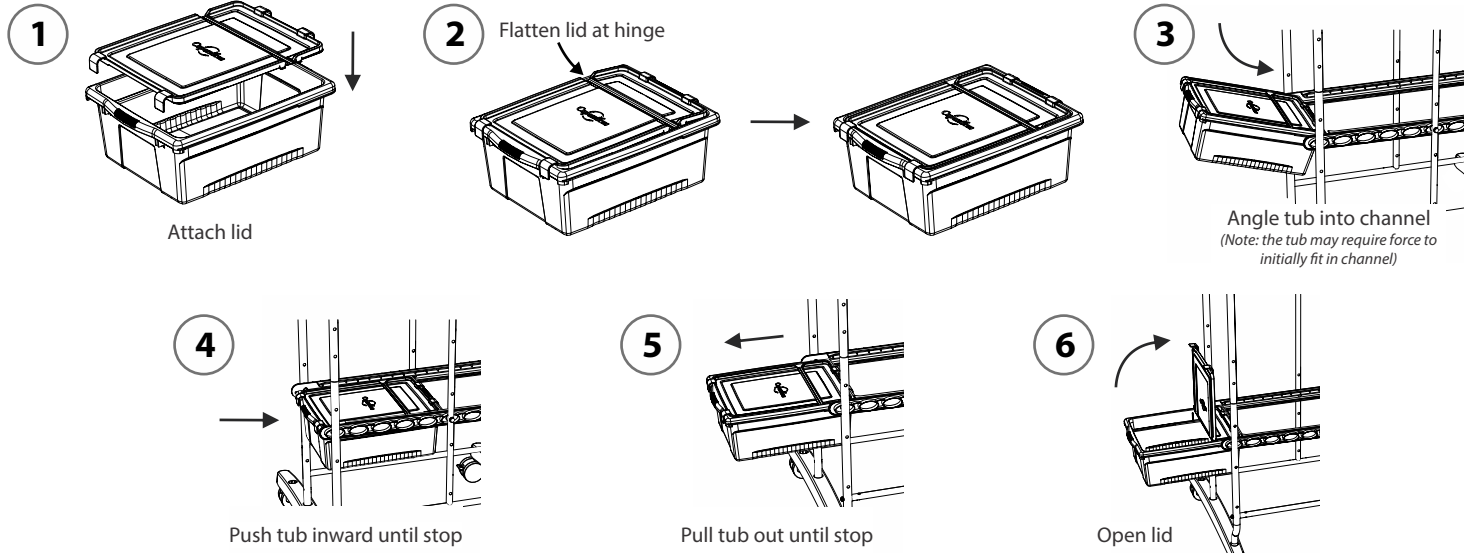

CC4069
Large Divided Tub

CC4074
Stubby Tub

Please Recycle

Inserting tub with lid into plastic channels:

**Lifetime
Warranty**

Register your Product

Registering your warranty ensures we have all the information we need to make any future warranty claims quick and easy. Please visit www.copernicused.com/warranty and complete the form within 10 business days from product assembly. By registering your product, you will be entered into a draw to win Copernicus product.