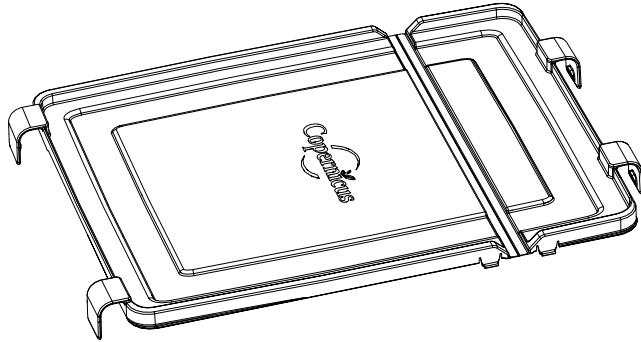

See-through Snap-on Lid

For assistance, please contact us by telephone at 1-800-267-8494 or email at info@copernicused.com. Have your packing slip ready for reference.

Designed for use with:

CC4068
Large Open Tub

CC4069
Large Divided Tub

CC4074
Stubby Tub

Please Recycle

Inserting tub with lid into plastic channels:

**Lifetime
Warranty**

Register your Product

Registering your warranty ensures we have all the information we need to make any future warranty claims quick and easy. Please visit www.copernicused.com/warranty and complete the form within 10 business days from product assembly. By registering your product, you will be entered into a draw to win Copernicus product.