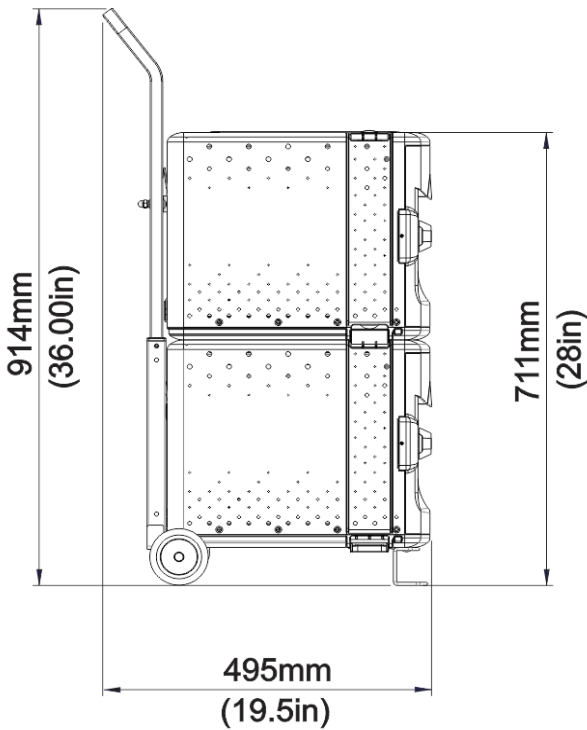

Model: FTT2010, FTT2010-USB, FTT2012