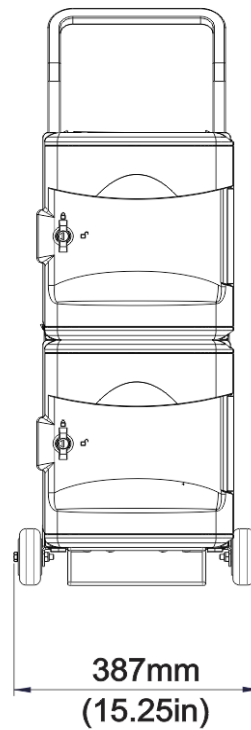

Model: FTT2010, FTT2010-USB, FTT2012