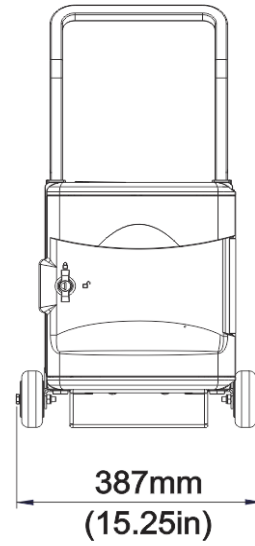

Tech Tub²® Trolley

Model: FTT705, FTT706