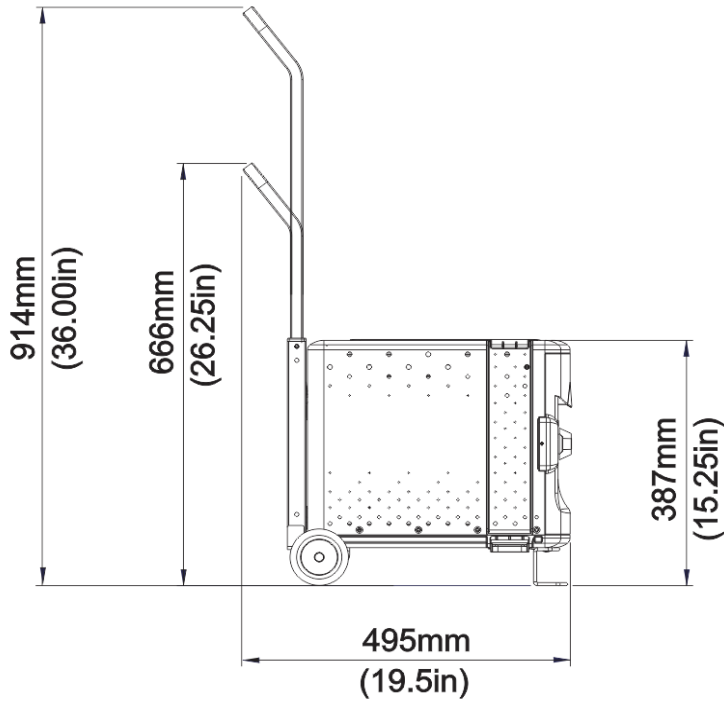

Tech Tub²® Trolley

Model: FTT705, FTT706