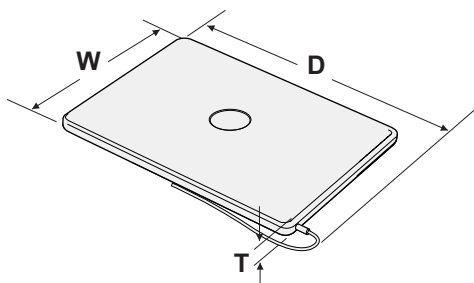

Chromebook/Laptop

(with case if applicable)