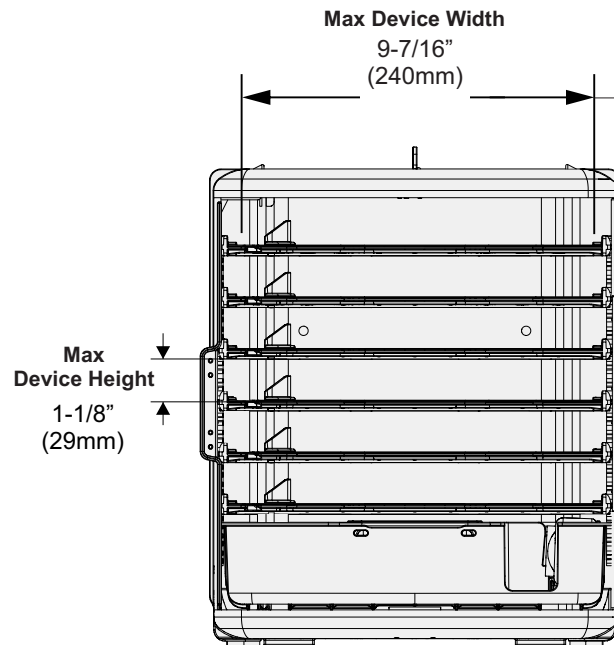

Chromebook/Laptop

(with case if applicable)