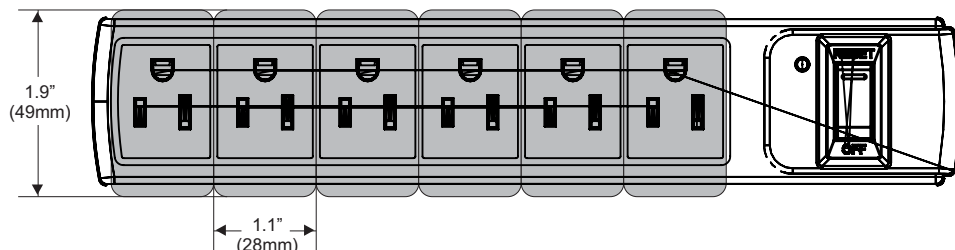

FTT700: 6-Outlet Power Bar