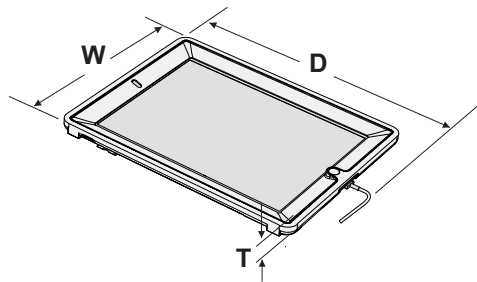

Tech Tub²® Compatibility

Compatible Device or Case Dimensions

If your device or device case is not listed in one of the charts, please refer to the maximum dimensions shown below.

MAX Device or Case Dimensions

Tech Tub® Model	FTT699 Premium Tech Tub²® - 6 devices w/ larger plug adapters	FTT700 Premium Tech Tub²® - 6 devices	FTT1100 Premium Tech Tub²® - 10 devices	FTT1100-USB Premium Tech Tub²® - 10 devices	FTT1112 Premium Tech Tub²® - 10 devices w/ larger plug adapters
D (Depth)	13" (330mm)				
W (Width)	9 - 7/16" (240mm)				
T (Thickness)	1-1/8" (29mm)				

NOTE:
If your device uses a plug adapter, check that your adapter will fit on the Tech Tub power bar.
See page 4.

Include charging cable in depth(D) measurement

Tablet

(with case if applicable)