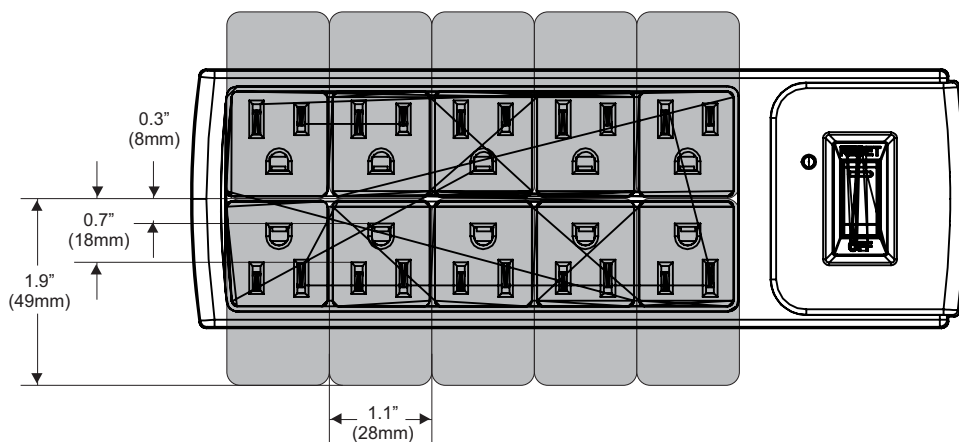

FTT1100: 10-Outlet Power Bar