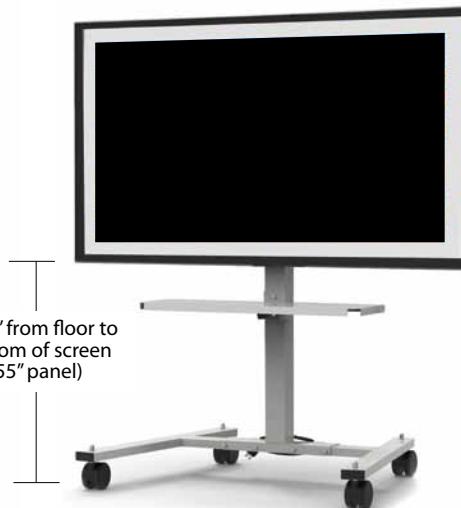

# NEW! iRover<sup>2</sup>® Cart for 30-55" Flat Panels

Move your small flat panel anywhere needed in your flexible workspace or school.

Smaller flat panels are ideal for team huddles, breakout sessions and with the addition of a webcam, video conferencing can take place just about anywhere. This cart is also handy to help display wayfinding maps or as digital signage to aid employees and visitors as they navigate your facility.

Flat panel can be set to portrait (with tools)

24 1/2" from floor to  
bottom of screen  
(55" panel)

Shown in lowest position

36 1/2" from floor to  
bottom of screen  
(55" panel)

Back view with laptop tray in use

### Features:

- Laptop tray with rounded corners and strap to hold up to a 17" laptop and can be stowed
- Sturdy frame that supports 30-55" flat panels with a maximum weight of 80lbs
- Panel can be adjusted to landscape or portrait orientation (requires tools)
- Shelf for placing accessories (remotes, keyboards, mouse, reference notes)
- Height adjustable upon assembly with a range of 11 3/4" (30 cm) and seven fixed height settings, spaced 2" (5 cm) apart
- Hook and loop ties for cable management
- 3" twin wheel locking casters

### Dimensions

34 1/2" W x 33 1/2" D x 62 1/2" H (highest setting)