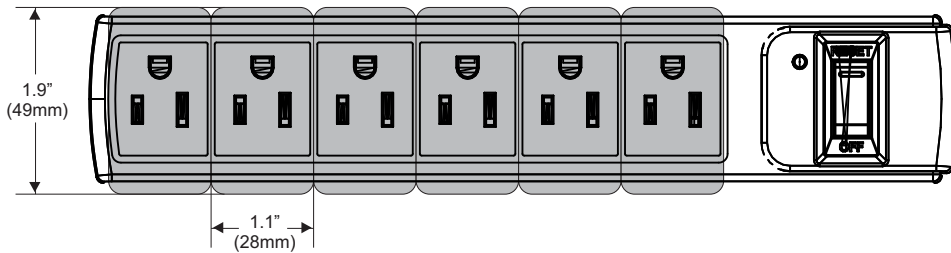

Tech Tub® Compatibility

Compatible Power Adapter Dimensions

For devices that use wall plug adapters, check that the adapter will fit on the Tech Tub power bar.

SKU	Product Name	Maximum Adapter Size
TEC600C, TEC601C	Original Tech Tub® - holds 6 devices	1.1" W (measured across blades) x 1.9" H (measured along blades) (28mm W x 49mm H)
TEC600C-8/TEC601C-8	Original Tech Tub® for large plug adapters	1.8" W (measured across blades) x 1.9" H (measured along blades) (47mm W x 49mm H)

TEC600C,601C: 6-Outlet Power Bar