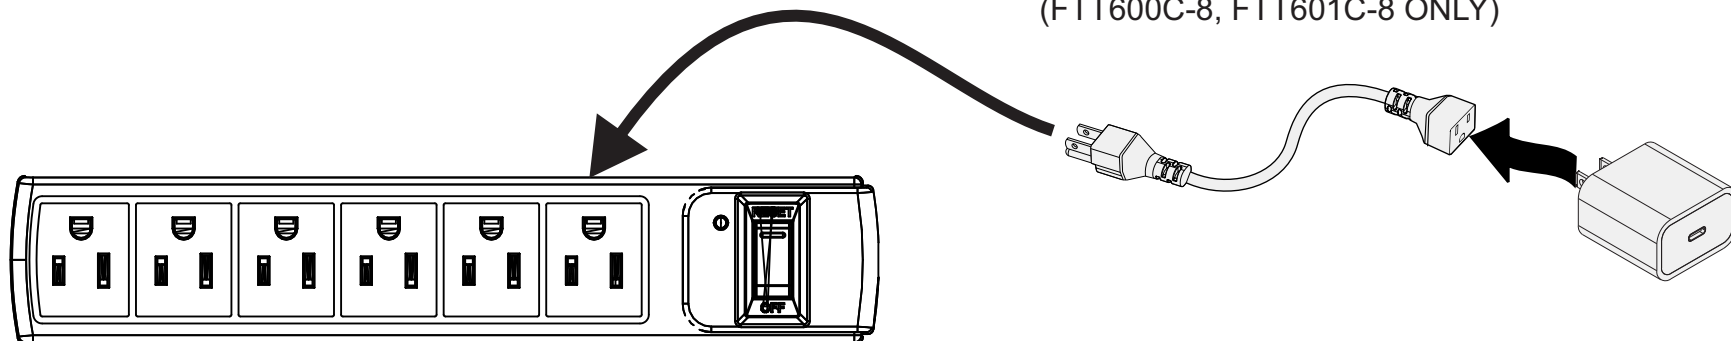

TEC600C-8, TEC601C-8: 6 x Large Adapters on 6-Outlet Power Bar

For large power adapters that won't fit on the power strip, use the extension cables (FTT600C-8, FTT601C-8 ONLY)

If you did not purchase TEC600C-8 or TEC601C-8 but you require the extension cables, please call customer service to inquire about purchasing an upgrade kit.

Need more help
with device compatibility?

Call our customer service number at **1-800-267-8494**