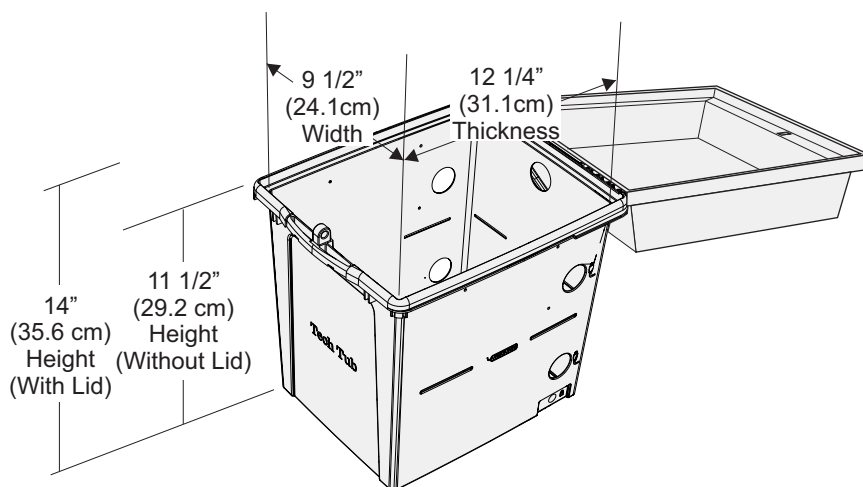

Tech Tub® Model	TEC57 - Base Tech Tub®	TEC600C Tech Tub® Premium:	TEC601C Tech Tub® Standard:	TEC600C-8 Tech Tub® Premium:	TEC601C-8 Tech Tub® Standard:
D (Depth)	See image below	14" (35.6cm)			
W (Width)		8-31/32" (22.8cm)			
T (Thickness)		1-3/32" (2.79cm)			

NOTE:
 If your device uses a plug adapter, check that your adapter will fit on the Tech Tub power bar. See page 5.

Plug Adapter Example

Include charging cable in depth(D) measurement

TEC57 Tech Tub Interior Dimensions

SKU	Product Name	Maximum Adapter Size
TEC600C, TEC601C	Original Tech Tub [®] - holds 6 devices	1.1" W (measured across blades) x 1.9" H (measured along blades) (28mm W x 49mm H)
TEC600C-8/TEC601C-8	Original Tech Tub [®] for large plug adapters	1.8" W (measured across blades) x 1.9" H (measured along blades) (47mm W x 49mm H)