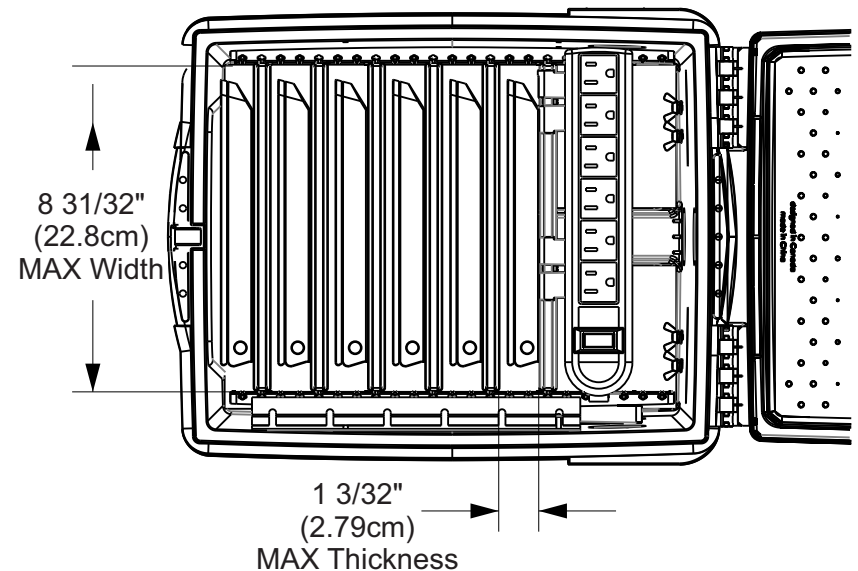

Tech Tub® Model	TEC57 - Base Tech Tub®	TEC600C Tech Tub® Premium:	TEC601C Tech Tub® Standard:	TEC600C-8 Tech Tub® Premium:	TEC601C-8 Tech Tub® Standard:
D (Depth)	See image below	14" (35.6cm)			
W (Width)		8-31/32" (22.8cm)			
T (Thickness)		1-3/32" (2.79cm)			

NOTE:
 If your device uses a plug adapter, check that your adapter will fit on the Tech Tub power bar. See page 5.

Plug Adapter Example

Include charging cable in depth(D) measurement

TEC57 Tech Tub Interior Dimensions

TEC600C, 601C, 600C-8, 601C-8 Max Device Dimensions

Tech Tub[®] Compatibility

Compatible Power Adapter Dimensions

For devices that use wall plug adapters, check that the adapter will fit on the Tech Tub power bar.

SKU	Product Name	Maximum Adapter Size
TEC600C, TEC601C	Original Tech Tub [®] - holds 6 devices	1.1" W (measured across blades) x 1.9" H (measured along blades) (28mm W x 49mm H)
TEC600C-8/TEC601C-8	Original Tech Tub [®] for large plug adapters	1.8" W (measured across blades) x 1.9" H (measured along blades) (47mm W x 49mm H)